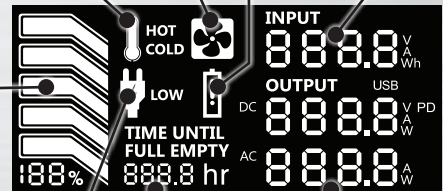

12V car port adapter

Hot/cold indicator

Fan

Battery malfunction indicator

Input stats

Battery level indicator

Low input voltage indicator

Time until full/empty

Output stats

For Professionals  
**SINCE 1857™**

Cat. No.	UPC 0-92644+	Description	Size	Included
KTB500	29150-0	Portable Power Station, 505Wh	11.8" x 7.5" x 7.3" (29.9 cm x 19.1 cm x 18.5 cm)	Wall charger, 12V car port adapter