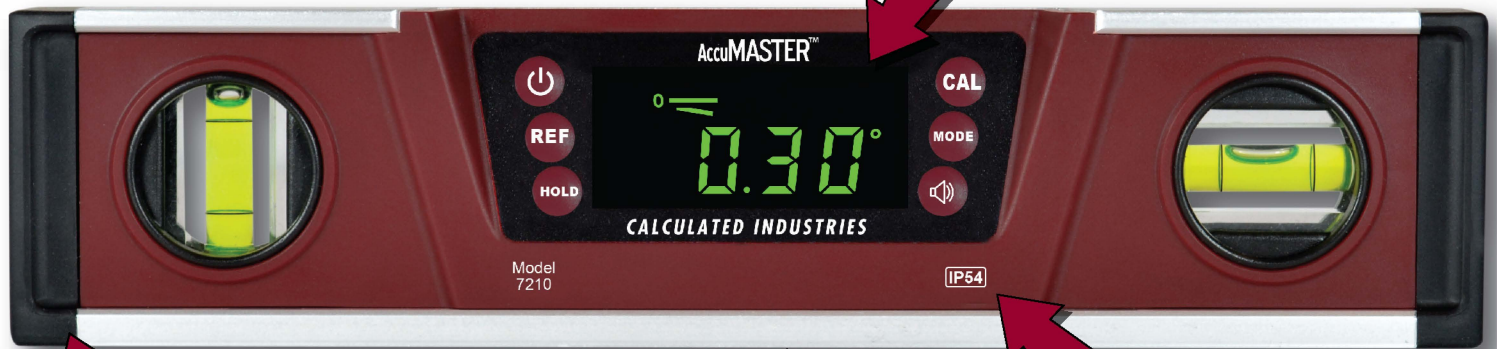

NEW! AccuMASTER™ Pro

10" DIGITAL TORPEDO LEVEL Model 7210

Accurate, Easy-to-Read and Built to Last

The **AccuMASTER Pro** 10" level accurately finds plumb, level and every angle in between – displaying it on a bright easy-to-read LED screen. If you work with the level upside down you can read the display because it rotates for easier viewing. You can turn on the level's audio alert feature to sound when it finds plumb and level.

The level displays readings in angle degrees, feet-inches, millimeters, meters or percent slope depending on your building need. It provides accurate measurements in any weather. Built to last, it is dust and water resistant and has a solid aluminum body with a sturdy V-groove base with magnets. It is tough enough for any jobsite use.

Find the type of angle you need anywhere with digital accuracy

- Pitch – Measure rise and run of angles like a roof in inches/feet or millimeters/meters
- Slope – Measure an angle in percent or degree
- True Level – Displays the absolute angle of a work surface
- Relative Angle Measurement – Compares the angle between two work surfaces
- Set Audio Alert for plumb and level
- Display "Holds" to allow unit to move for easier reading
- Includes protective pouch, 2 AAA 1.5 volt batteries and 2-year warranty

Accuracy: $\pm 0.2^\circ$

Rubberized end caps

Sturdy V-Groove base with magnets for use on metal pipes and conduit

IP54 Certified dust and water splash resistant

 **CALCULATED INDUSTRIES®**

Find Quality Products Online at: